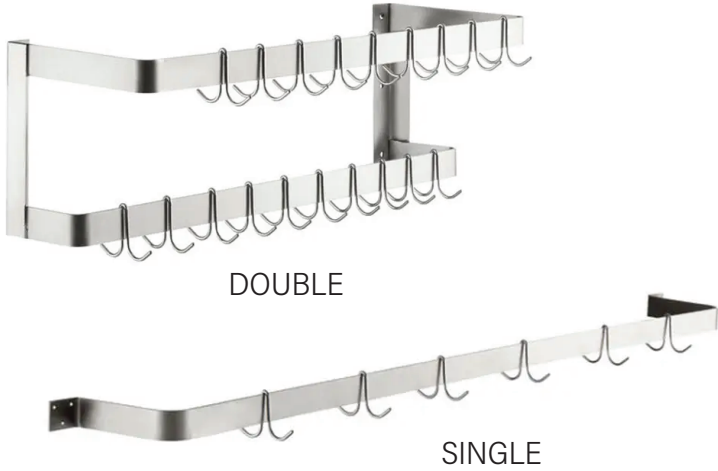

Wall-Mount, Single- and Double-Line Pot Racks

Efficient storage at a highly competitive price point!

Features:

- Silver, Durable 304-series Stainless Steel Construction
- Pre-drilled easy-mount holes
- Single- and Double-Line options
- NSF Certified

Specifications:

Item#	(L)	(W)	(H)	Type	# Hooks Included	Material	Mount Style
29N-078	24"	8.5"	2"	Single Line	2	Stainless Steel	Wall-Mount
29N-079	36"	8.5"	2"	Single Line	3	Stainless Steel	Wall-Mount
29N-080	48"	8.5"	2"	Single Line	4	Stainless Steel	Wall-Mount
29N-081	60"	8.5"	2"	Single Line	5	Stainless Steel	Wall-Mount
29N-082	72"	8.5"	2"	Single Line	6	Stainless Steel	Wall-Mount
29N-083	24"	12"	12"	Double Line	4	Stainless Steel	Wall-Mount
29N-084	36"	12"	12"	Double Line	6	Stainless Steel	Wall-Mount
29N-085	48"	12"	12"	Double Line	8	Stainless Steel	Wall-Mount
29N-086	60"	12"	12"	Double Line	10	Stainless Steel	Wall-Mount
29N-087	72"	12"	12"	Double Line	12	Stainless Steel	Wall-Mount
29N-093	Replacement Double-Sided Hooks						
29N-094	Replacement Single-Sided Hooks						